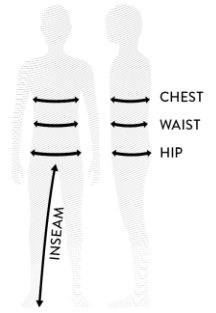

SIZE CHART APPAREL

JUNIOR

INTERNATIONAL	XXS 4 (104)		XS 6 (116)		S 8 (128)		M 10 (140)		L 12 (152)		XL 14 (164)	
AGE	4		6		8		10		12		14	
	CM	IN	CM	IN	CM	IN	CM	IN	CM	IN	CM	IN
CHEST	49 - 54	19.25 - 21.25	54.5 - 59.5	21.5 - 23.5	60 - 66	24 - 26	67 - 72.5	26.5 - 28.5	73.5 - 78.5	29 - 31	79 - 84	31 - 33
WAIST	43 - 48	17 - 19	48 - 53.5	19 - 21	53.5 - 58.5	21 - 23	58.5 - 63.5	23 - 25	63.5 - 68.5	25 - 27	68.5 - 73.5	27 - 29
HIP	53.5 - 58.5	21 - 23	59.5 - 65	23.5 - 25.5	66 - 71	26 - 28	72 - 78	28.5 - 30.5	79 - 84	31 - 33	85 - 90	33.5 - 35.5
INSEAM	43 - 48	17 - 19	49.5 - 54.5	19.5 - 21.5	56 - 61	22 - 24	62 - 67	24.5 - 26.5	68 - 73	26.5 - 28.5	74 - 79	29 - 31

SHORTS LENGTH

The length is always depending on the body height and the body proportion on each person.

UPPER THIGH

MID-THIGH

ABOVE KNEE

KNEE

UNDER KNEE

MID-CALF