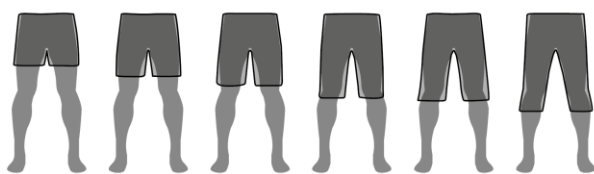

SIZE CHART APPAREL

JUNIOR

INTERNATIONAL	XXS 4 (104)		XS 6 (116)		S 8 (128)		M 10 (140)		L 12 (152)		XL 14 (164)	
AGE	4		6		8		10		12		14	
	CM	IN	CM	IN	CM	IN	CM	IN	CM	IN	CM	IN
CHEST	49 - 54	19.25 - 21.25	54.5 - 59.5	21.5 - 23.5	60 - 66	24 - 26	67 - 72.5	26.5 - 28.5	73.5 - 78.5	29 - 31	79 - 84	31 - 33
WAIST	43 - 48	17 - 19	48 - 53.5	19 - 21	53.5 - 58.5	21 - 23	58.5 - 63.5	23 - 25	63.5 - 68.5	25 - 27	68.5 - 73.5	27 - 29
HIP	53.5 - 58.5	21 - 23	59.5 - 65	23.5 - 25.5	66 - 71	26 - 28	72 - 78	28.5 - 30.5	79 - 84	31 - 33	85 - 90	33.5 - 35.5
INSEAM	43 - 48	17 - 19	49.5 - 54.5	19.5 - 21.5	56 - 61	22 - 24	62 - 67	24.5 - 26.5	68 - 73	26.5 - 28.5	74 - 79	29 - 31

WOMEN

INTERNATIONAL	EU-XS / US-XXS-0		EU-S / US-XS-2		EU-M / US-S-4/6		EU-L / US-M-8/10		EU-XL / US-L-12		EU-XXL / US-XL-14	
GERMANY	34/36		36/38		38/40		40/42		42/44		44/46	
UK	6/8		8/10		10/12		12/14		14/16		16	
FRANCE	36		38		40		42		44		46	
PANTS (INCH)	26"		28"		30"		32"		34"		34"	
	CM	IN	CM	IN	CM	IN	CM	IN	CM	IN	CM	IN
BUST	79 - 84	31 - 33	84 - 89	33 - 35	89 - 94	35 - 37	94 - 100	37 - 39,5	100 - 106	39,5 - 42	106 - 113	42 - 44,5
WAIST	61 - 66	24 - 26	66 - 71	26 - 28	71 - 76	28 - 30	79 - 85	31 - 33,5	85 - 91,5	33,5 - 36	91,5 - 98	36 - 38,5
HIP	86 - 91	34 - 36	91 - 96	36 - 38	96 - 102	38 - 40	102 - 107	40 - 42	107 - 113	42 - 44,5	113 - 119	44,5 - 47
INSEAM	76 - 78	30,5	77 - 79	31	78 - 80	31,5	79 - 81	32	80 - 82	32,5	81 - 83	33

SHORTS LENGTH

The length is always depending on the body height and the body proportion on each person.

UPPER THIGH

MID-THIGH

ABOVE KNEE

KNEE

UNDER KNEE

MID-CALF