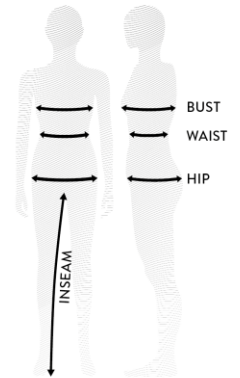

WOMEN

INTERNATIONAL	EU-XS / US-XXS-0		EU-S / US-XS-2		EU-M / US-S-4/6		EU-L / US-M-8/10		EU-XL / US-L-12		EU-XXL / US-XL-14	
GERMANY	34/36		36/38		38/40		40/42		42/44		44/46	
UK	6/8		8/10		10/12		12/14		14/16		16	
FRANCE	36		38		40		42		44		46	
PANTS (INCH)	26"		28"		30"		32"		34"		34"	
	CM	IN	CM	IN	CM	IN	CM	IN	CM	IN	CM	IN
BUST	79 - 84	31 - 33	84 - 89	33 - 35	89 - 94	35 - 37	94 - 100	37 - 39,5	100 - 106	39,5 - 42	106 - 113	42 - 44,5
WAIST	61 - 66	24 - 26	66 - 71	26 - 28	71 - 76	28 - 30	79 - 85	31 - 33,5	85 - 91,5	33,5 - 36	91,5 - 98	36 - 38,5
HIP	86 - 91	34 - 36	91 - 96	36 - 38	96 - 102	38 - 40	102 - 107	40 - 42	107 - 113	42 - 44,5	113 - 119	44,5 - 47
INSEAM	76 - 78	30,5	77 - 79	31	78 - 80	31,5	79 - 81	32	80 - 82	32,5	81 - 83	33