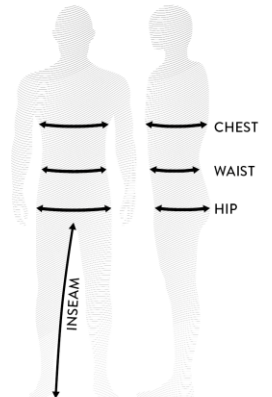

SIZE CHART APPAREL

JUNIOR

INTERNATIONAL	XXS 4 (104)		XS 6 (116)		S 8 (128)		M 10 (140)		L 12 (152)		XL 14 (164)	
AGE	4		6		8		10		12		14	
	CM	IN	CM	IN	CM	IN	CM	IN	CM	IN	CM	IN
CHEST	49 - 54	19.25 - 21.25	54.5 - 59.5	21.5 - 23.5	60 - 66	24 - 26	67 - 72.5	26.5 - 28.5	73.5 - 78.5	29 - 31	79 - 84	31 - 33
WAIST	43 - 48	17 - 19	48 - 53.5	19 - 21	53.5 - 58.5	21 - 23	58.5 - 63.5	23 - 25	63.5 - 68.5	25 - 27	68.5 - 73.5	27 - 29
HIP	53.5 - 58.5	21 - 23	59.5 - 65	23.5 - 25.5	66 - 71	26 - 28	72 - 78	28.5 - 30.5	79 - 84	31 - 33	85 - 90	33.5 - 35.5
INSEAM	43 - 48	17 - 19	49.5 - 54.5	19.5 - 21.5	56 - 61	22 - 24	62 - 67	24.5 - 26.5	68 - 73	26.5 - 28.5	74 - 79	29 - 31

WOMEN

INTERNATIONAL	EU-XS / US-XXS-0		EU-S / US-XS-2		EU-M / US-S-4/6		EU-L / US-M-8/10		EU-XL / US-L-12		EU-XXL / US-XL-14	
GERMANY	34/36		36/38		38/40		40/42		42/44		44/46	
UK	6/8		8/10		10/12		12/14		14/16		16	
FRANCE	36		38		40		42		44		46	
PANTS (INCH)	26"		28"		30"		32"		34"		34"	
	CM	IN	CM	IN	CM	IN	CM	IN	CM	IN	CM	IN
BUST	79 - 84	31 - 33	84 - 89	33 - 35	89 - 94	35 - 37	94 - 100	37 - 39,5	100 - 106	39,5 - 42	106 - 113	42 - 44,5
WAIST	61 - 66	24 - 26	66 - 71	26 - 28	71 - 76	28 - 30	79 - 85	31 - 33,5	85 - 91,5	33,5 - 36	91,5 - 98	36 - 38,5
HIP	86 - 91	34 - 36	91 - 96	36 - 38	96 - 102	38 - 40	102 - 107	40 - 42	107 - 113	42 - 44,5	113 - 119	44,5 - 47
INSEAM	76 - 78	30,5	77 - 79	31	78 - 80	31,5	79 - 81	32	80 - 82	32,5	81 - 83	33

SHORTS LENGTH

The length is always depending on the body height and the body proportion on each person.

UPPER THIGH

MID-THIGH

ABOVE KNEE

KNEE

UNDER KNEE

MID-CALF