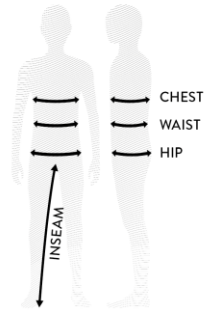

SIZE CHART APPAREL

JUNIOR

INTERNATIONAL	XXS 4 (104)		XS 6 (116)		S 8 (128)		M 10 (140)		L 12 (152)		XL 14 (164)	
AGE	4		6		8		10		12		14	
	CM	IN	CM	IN	CM	IN	CM	IN	CM	IN	CM	IN
CHEST	49 - 54	19.25 - 21.25	54.5 - 59.5	21.5 - 23.5	60 - 66	24 - 26	67 - 72.5	26.5 - 28.5	73.5 - 78.5	29 - 31	79 - 84	31 - 33
WAIST	43 - 48	17 - 19	48 - 53.5	19 - 21	53.5 - 58.5	21 - 23	58.5 - 63.5	23 - 25	63.5 - 68.5	25 - 27	68.5 - 73.5	27 - 29
HIP	53.5 - 58.5	21 - 23	59.5 - 65	23.5 - 25.5	66 - 71	26 - 28	72 - 78	28.5 - 30.5	79 - 84	31 - 33	85 - 90	33.5 - 35.5
INSEAM	43 - 48	17 - 19	49.5 - 54.5	19.5 - 21.5	56 - 61	22 - 24	62 - 67	24.5 - 26.5	68 - 73	26.5 - 28.5	74 - 79	29 - 31

SHORTS LENGTH

The length is always depending on the body height and the body proportion on each person.

UPPER THIGH

MID-THIGH

ABOVE KNEE

KNEE

UNDER KNEE

MID-CALF

ATHLETIC FIT

Performance cut lines produce a close-fit ideal for active pursuits.

REGULAR FIT

Traditional cut lines for a stylish look and a classic fit.

SIZE CHART GLOVE

KIDS/JUNIOR

SIZE	XS		S		M		L		XL	
NUMERIC SIZE	5		5.5		6		6.5		7	
	CM	IN	CM	IN	CM	IN	CM	IN	CM	IN
HAND CIRCUMFERENCE	11.4 - 12.7	4.5 - 5	12.7 - 14	5 - 5.5	14 - 15.2	5.5 - 6	15.2 - 16.5	6 - 6.5	16.5 - 17.8	6.5 - 7
HAND LENGTH	11.5 - 13	4.5 - 5.1	12.5 - 14	4.9 - 5.5	13.5 - 15	5.3 - 5.9	14.5 - 16	5.7 - 6.3	15.5 - 17	6.1 - 6.7