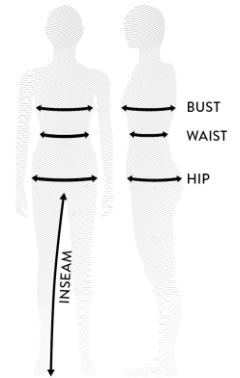

SIZE CHART APPAREL

JUNIOR

INTERNATIONAL	XXS 4 (104)		XS 6 (116)		S 8 (128)		M 10 (140)		L 12 (152)		XL 14 (164)	
AGE	4		6		8		10		12		14	
	CM	IN	CM	IN	CM	IN	CM	IN	CM	IN	CM	IN
CHEST	49 - 54	19.25 - 21.25	54.5 - 59.5	21.5 - 23.5	60 - 66	24 - 26	67 - 72.5	26.5 - 28.5	73.5 - 78.5	29 - 31	79 - 84	31 - 33
WAIST	43 - 48	17 - 19	48 - 53.5	19 - 21	53.5 - 58.5	21 - 23	58.5 - 63.5	23 - 25	63.5 - 68.5	25 - 27	68.5 - 73.5	27 - 29
HIP	53.5 - 58.5	21 - 23	59.5 - 65	23.5 - 25.5	66 - 71	26 - 28	72 - 78	28.5 - 30.5	79 - 84	31 - 33	85 - 90	33.5 - 35.5
INSEAM	43 - 48	17 - 19	49.5 - 54.5	19.5 - 21.5	56 - 61	22 - 24	62 - 67	24.5 - 26.5	68 - 73	26.5 - 28.5	74 - 79	29 - 31

WOMEN

INTERNATIONAL	EU-XS / US-XXS-0		EU-S / US-XS-2		EU-M / US-S-4/6		EU-L / US-M-8/10		EU-XL / US-L-12		EU-XXL / US-XL-14	
GERMANY	34/36		36/38		38/40		40/42		42/44		44/46	
UK	6/8		8/10		10/12		12/14		14/16		16	
FRANCE	36		38		40		42		44		46	
PANTS (INCH)	26"		28"		30"		32"		34"		34"	
	CM	IN	CM	IN	CM	IN	CM	IN	CM	IN	CM	IN
BUST	79 - 84	31 - 33	84 - 89	33 - 35	89 - 94	35 - 37	94 - 100	37 - 39,5	100 - 106	39,5 - 42	106 - 113	42 - 44,5
WAIST	61 - 66	24 - 26	66 - 71	26 - 28	71 - 76	28 - 30	79 - 85	31 - 33,5	85 - 91,5	33,5 - 36	91,5 - 98	36 - 38,5
HIP	86 - 91	34 - 36	91 - 96	36 - 38	96 - 102	38 - 40	102 - 107	40 - 42	107 - 113	42 - 44,5	113 - 119	44,5 - 47
INSEAM	76 - 78	30,5	77 - 79	31	78 - 80	31,5	79 - 81	32	80 - 82	32,5	81 - 83	33

SHORTS LENGTH

The length is always depending on the body height and the body proportion on each person.

UPPER THIGH

MID-THIGH

ABOVE KNEE

KNEE

UNDER KNEE

MID-CALF