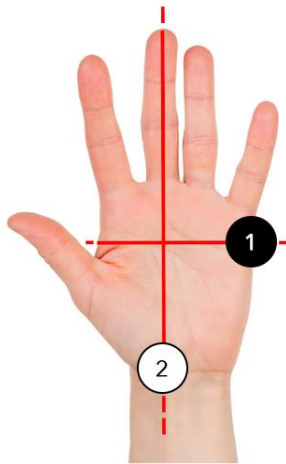

Cm Inches

| | XS | S | M | L | XL | XXL |
|-------|-----------|----------|----------|----------|-----------|------------|
| Bust | 84 | 86 | 89 | 93 | 97 | 100 |
| Waist | 95 | 72 | 75 | 79 | 83 | 86 |
| Hips | 86 | 89 | 91 | 95 | 99 | 103 |

SIZE CHART - SNOW PANTS

HOW TO MEASURE

1. WAIST

Measure around the smallest part of the waist, keeping the tape level.

Cm Inches

| | XS | S | M | L | XL | XXL |
|---------------------------|-----------|----------|----------|----------|-----------|------------|
| Waist | 80 | 85 | 85 | 89 | 93 | 96 |
| Hips | 102 | 103 | 103 | 104 | 105 | 107 |
| Regular Inside Leg Length | 82 | 82 | 82 | 82 | 82 | 82 |

ACCESSORIES

SIZE CHART – GLOVES

HOW TO MEASURE

1. Gloves

Measure the circumference of your hand by wrapping a measuring tape tight around your knuckles.

Cm Inches

| | XS | S | M | L | XL | XXL |
|------------------|-----------|----------|----------|----------|-----------|------------|
| Tech pack Length | 19 | 20 | 20 | 21 | 21 | 22 |
| Tech pack Width | 10 | 10 | 11 | 11 | 12 | 12 |