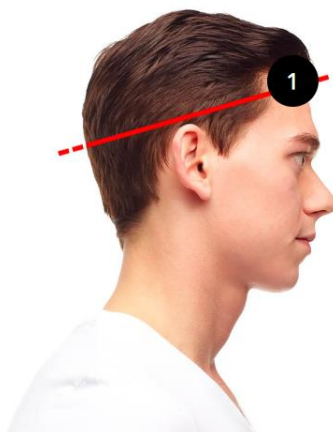

SIZE CHART - SNOW PANTS

HOW TO MEASURE

1. WAIST

Measure around the smallest part of the waist, keeping the tape level.

Cm Inches

| | XS | S | M | L | XL | XXL |
|---------------------------|-----------|----------|----------|----------|-----------|------------|
| Waist | 80 | 85 | 85 | 89 | 93 | 96 |
| Hips | 102 | 103 | 103 | 104 | 105 | 107 |
| Regular Inside Leg Length | 82 | 82 | 82 | 82 | 82 | 82 |

ACCESSORIES

SIZE CHART – GLOVES

HOW TO MEASURE

1. Gloves

Measure the circumference of your hand by wrapping a measuring tape tight around your knuckles.

Cm Inches

| | XS | S | M | L | XL | XXL |
|------------------|-----------|----------|----------|----------|-----------|------------|
| Tech pack Length | 19 | 20 | 20 | 21 | 21 | 22 |
| Tech pack Width | 10 | 10 | 11 | 11 | 12 | 12 |

SIZE CHART – HAT

HOW TO MEASURE

1. Helmets & Hats

Use a flexible tape measure and wrap it around your head just at the top of the brow and around the temples.

Cm Inches

| | | | |
|------|-------|-------|----|
| Size | 55-58 | 57-60 | 57 |
|------|-------|-------|----|