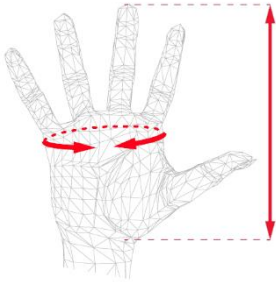

FIND YOUR SIZE: KIDS

SIZE	122	140	152	164
HEIGHT	122	140	152	164
CHEST	63-64	64-73	73-77	77-83
WAIST	58-64	64-68	68-72	72-77
ARM	39-45	45-49	49-53	53-57
HIPS	65-74	74-80	80-86	86-92

FIND YOUR SIZE: RIBBO

SIZE	110	122	140	152	164
HEIGHT	110	122	140	152	164
AGE	4-6	6-8	9-10	11-12	13-14

SIZE GUIDE PANTS

HIPS

INSEAM

CENTIMETRES

FIND YOUR SIZE: **MAN**

ALPHA	XS	S	M	L	XL	XXL	XXXL
EURO	42	44/46	48	50/52	54	56/58	60
USA-UK	32	34/36	38	40/42	44	46/48	50
HIPS	83-89	89-95	95-101	101-107	107-113	113-119	119-125
INSEAM	76-78	78-80	80-82	82-84	84-85	85-86	86-87

FIND YOUR SIZE: **WOMAN**

ALPHA	XXS	XS	S	M	L	XL
USA-UK	6	8	10	12	14	16
HIPS	82-86	86-90	90-94	94-98	98-102	102-106
INSEAM	73-75	75-76	76-78	78-79	79-80	80-81

FIND YOUR SIZE: **KIDS**

HEIGHT (CM)	122	140	152	164
HEIGHT (IN)	48	55.1	59.8	64.5
HIPS	65-74	74-80	80-86	86-92
INSEAM	41-53	53-61	61-67	67-74

SIZE GUIDE GLOVES

CENTIMETRES

SKI: GLOVES MAN

ALPHA	XXS	XS	S	M	L	XL	XXL	XXXL
PALM	16.5	18	19	20	21.5	23	24	25
HAND LENGHT	17	17.5	18	18.5	19	20	20.5	21

SKI: GLOVES WOMAN

ALPHA	XS	S	M	L
PALM	15-16	17	18	19-20