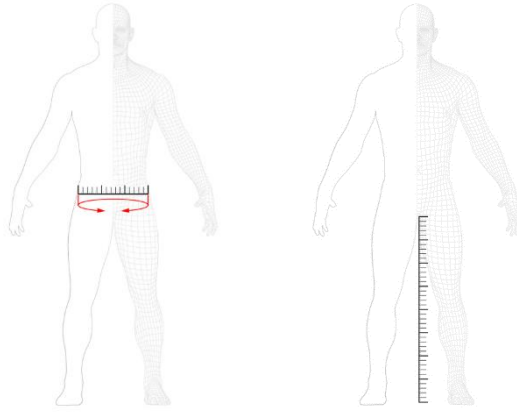

SIZE GUIDE TOP

CHEST

WAIST

ARM

HIP

CENTIMETRES

FIND YOUR SIZE: MAN

ALPHA	XS	S	M	L	XL	XXL	XXXL
EURO	42	44/46	48	50/52	54	56/58	60
USA-UK	32	34/36	38	40/42	44	46/48	50
CHEST	81-87	87-93	93-99	99-105	105-111	111-117	117-123
WAIST	69-75	75-81	81-87	87-93	93-99	99-105	105-111
ARM	56-57	57-58.5	58.5-60	60-61	61-62	62-62.5	62.5-63
HIP	83-89	89-95	95-101	101-107	107-113	113-119	119-125

FIND YOUR SIZE: WOMAN

ALPHA	XXS	XS	S	M	L	XL
USA-UK	6	8	10	12	14	16
CHEST	72-76	76-80	80-84	84-88	88-92	92-96
WAIST	56-60	60-64	64-68	68-72	72-76	76-80
ARM	51-52	52-54	54-55	55-57	57-58	58-59
HIP	82-86	86-90	90-94	94-98	98-102	102-106

FIND YOUR SIZE: KIDS

SIZE	122	140	152	164
HEIGHT	122	140	152	164
CHEST	63-64	64-73	73-77	77-83
WAIST	58-64	64-68	68-72	72-77
ARM	39-45	45-49	49-53	53-57
HIPS	65-74	74-80	80-86	86-92

FIND YOUR SIZE: RIBBO

SIZE	110	122	140	152	164
HEIGHT	110	122	140	152	164
AGE	4-6	6-8	9-10	11-12	13-14

SIZE GUIDE PANTS

HIPS

INSEAM

CENTIMETRES

FIND YOUR SIZE: **MAN**

ALPHA	XS	S	M	L	XL	XXL	XXXL
EURO	42	44/46	48	50/52	54	56/58	60
USA-UK	32	34/36	38	40/42	44	46/48	50
HIPS	83-89	89-95	95-101	101-107	107-113	113-119	119-125
INSEAM	76-78	78-80	80-82	82-84	84-85	85-86	86-87