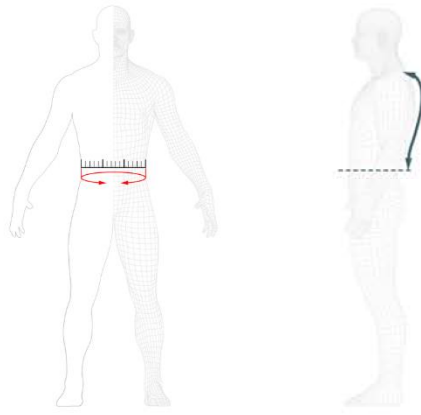

FIND YOUR SIZE: **WOMAN**

ALPHA	XXS	XS	S	M	L	XL
USA-UK	6	8	10	12	14	16
HIPS	82-86	86-90	90-94	94-98	98-102	102-106
INSEAM	73-75	75-76	76-78	78-79	79-80	80-81

FIND YOUR SIZE: **KIDS**

HEIGHT (CM)	122	140	152	164
HEIGHT (IN)	48	55.1	59.8	64.5
HIPS	65-74	74-80	80-86	86-92
INSEAM	41-53	53-61	61-67	67-74

SIZE GUIDE GLOVES

CENTIMETRES

SKI: GLOVES MAN

ALPHA	XXS	XS	S	M	L	XL	XXL	XXXL
PALM	16.5	18	19	20	21.5	23	24	25
HAND LENGHT	17	17.5	18	18.5	19	20	20.5	21

SKI: GLOVES WOMAN

ALPHA	XS	S	M	L
PALM	15-16	17	18	19-20

SKI: GLOVES KIDS

ALPHA	JS	JM	JL	JXL
PALM	9	11	14	15.5-16.5

SIZE GUIDE PROTECTORS

WAIST

WAIST TO SHOULDER

CENTIMETRES

BACK PROTECTORS - MAN - WAIST REFERENCE

SIZE	XS	S	M	L	XL	XXL	XXXL
WAIST REFERENCE	73-79	79-85	85-91	91-97	97-103	103-109	109-115