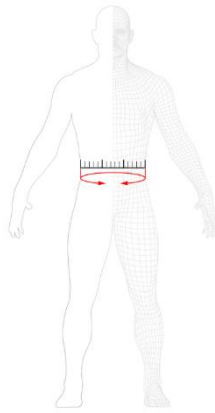

SIZE GUIDE TOP

CHEST

WAIST

ARM

HIP

CENTIMETRES

FIND YOUR SIZE: MAN

ALPHA	XS	S	M	L	XL	XXL	XXXL
EURO	42	44/46	48	50/52	54	56/58	60
USA-UK	32	34/36	38	40/42	44	46/48	50
CHEST	81-87	87-93	93-99	99-105	105-111	111-117	117-123
WAIST	69-75	75-81	81-87	87-93	93-99	99-105	105-111
ARM	56-57	57-58.5	58.5-60	60-61	61-62	62-62.5	62.5-63
HIP	83-89	89-95	95-101	101-107	107-113	113-119	119-125

FIND YOUR SIZE: WOMAN

ALPHA	XXS	XS	S	M	L	XL
USA-UK	6	8	10	12	14	16
CHEST	72-76	76-80	80-84	84-88	88-92	92-96
WAIST	56-60	60-64	64-68	68-72	72-76	76-80
ARM	51-52	52-54	54-55	55-57	57-58	58-59
HIP	82-86	86-90	90-94	94-98	98-102	102-106

FIND YOUR SIZE: KIDS

SIZE	122	140	152	164
HEIGHT	122	140	152	164
CHEST	63-64	64-73	73-77	77-83
WAIST	58-64	64-68	68-72	72-77
ARM	39-45	45-49	49-53	53-57
HIPS	65-74	74-80	80-86	86-92

FIND YOUR SIZE: RIBBO

SIZE	110	122	140	152	164
HEIGHT	110	122	140	152	164
AGE	4-6	6-8	9-10	11-12	13-14

SIZE GUIDE PANTS

HIPS

INSEAM

CENTIMETRES

FIND YOUR SIZE: **MAN**

ALPHA	XS	S	M	L	XL	XXL	XXXL
EURO	42	44/46	48	50/52	54	56/58	60
USA-UK	32	34/36	38	40/42	44	46/48	50
HIPS	83-89	89-95	95-101	101-107	107-113	113-119	119-125
INSEAM	76-78	78-80	80-82	82-84	84-85	85-86	86-87