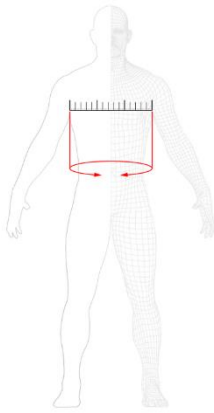

SIZE GUIDE TOP

CHEST

WAIST

ARM

HIP

CENTIMETRES

FIND YOUR SIZE: MAN

ALPHA	XS	S	M	L	XL	XXL	XXXL
EURO	42	44/46	48	50/52	54	56/58	60
USA-UK	32	34/36	38	40/42	44	46/48	50
CHEST	81-87	87-93	93-99	99-105	105-111	111-117	117-123
WAIST	69-75	75-81	81-87	87-93	93-99	99-105	105-111
ARM	56-57	57-58.5	58.5-60	60-61	61-62	62-62.5	62.5-63
HIP	83-89	89-95	95-101	101-107	107-113	113-119	119-125

FIND YOUR SIZE: WOMAN

ALPHA	XXS	XS	S	M	L	XL
USA-UK	6	8	10	12	14	16
CHEST	72-76	76-80	80-84	84-88	88-92	92-96
WAIST	56-60	60-64	64-68	68-72	72-76	76-80
ARM	51-52	52-54	54-55	55-57	57-58	58-59
HIP	82-86	86-90	90-94	94-98	98-102	102-106

FIND YOUR SIZE: KIDS

SIZE	122	140	152	164
HEIGHT	122	140	152	164
CHEST	63-64	64-73	73-77	77-83
WAIST	58-64	64-68	68-72	72-77
ARM	39-45	45-49	49-53	53-57
HIPS	65-74	74-80	80-86	86-92

FIND YOUR SIZE: RIBBO

SIZE	110	122	140	152	164
HEIGHT	110	122	140	152	164
AGE	4-6	6-8	9-10	11-12	13-14

SIZE GUIDE PANTS

HIPS

INSEAM

CENTIMETRES

FIND YOUR SIZE: **MAN**

ALPHA	XS	S	M	L	XL	XXL	XXXL
EURO	42	44/46	48	50/52	54	56/58	60
USA-UK	32	34/36	38	40/42	44	46/48	50
HIPS	83-89	89-95	95-101	101-107	107-113	113-119	119-125
INSEAM	76-78	78-80	80-82	82-84	84-85	85-86	86-87