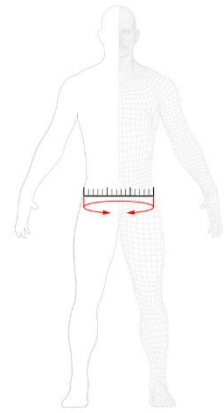

SIZE GUIDE TOP

CHEST

WAIST

ARM

HIP

CENTIMETRES

FIND YOUR SIZE: MAN

ALPHA	XS	S	M	L	XL	XXL	XXXL
EURO	42	44/46	48	50/52	54	56/58	60
USA-UK	32	34/36	38	40/42	44	46/48	50
CHEST	81-87	87-93	93-99	99-105	105-111	111-117	117-123
WAIST	69-75	75-81	81-87	87-93	93-99	99-105	105-111
ARM	56-57	57-58.5	58.5-60	60-61	61-62	62-62.5	62.5-63
HIP	83-89	89-95	95-101	101-107	107-113	113-119	119-125

FIND YOUR SIZE: WOMAN

ALPHA	XXS	XS	S	M	L	XL
USA-UK	6	8	10	12	14	16
CHEST	72-76	76-80	80-84	84-88	88-92	92-96
WAIST	56-60	60-64	64-68	68-72	72-76	76-80
ARM	51-52	52-54	54-55	55-57	57-58	58-59
HIP	82-86	86-90	90-94	94-98	98-102	102-106

FIND YOUR SIZE: KIDS

SIZE	122	140	152	164
HEIGHT	122	140	152	164
CHEST	63-64	64-73	73-77	77-83
WAIST	58-64	64-68	68-72	72-77
ARM	39-45	45-49	49-53	53-57
HIPS	65-74	74-80	80-86	86-92

FIND YOUR SIZE: RIBBO

SIZE	110	122	140	152	164
HEIGHT	110	122	140	152	164
AGE	4-6	6-8	9-10	11-12	13-14

SIZE GUIDE PANTS

HIPS

INSEAM

CENTIMETRES

FIND YOUR SIZE: **MAN**

ALPHA	XS	S	M	L	XL	XXL	XXXL
EURO	42	44/46	48	50/52	54	56/58	60
USA-UK	32	34/36	38	40/42	44	46/48	50
HIPS	83-89	89-95	95-101	101-107	107-113	113-119	119-125
INSEAM	76-78	78-80	80-82	82-84	84-85	85-86	86-87