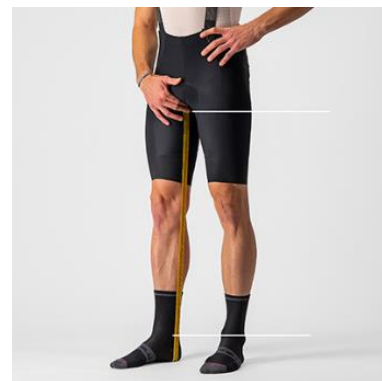

2. INSEAM

Using pants that fit well, measure the crotch seam to the ankle bone