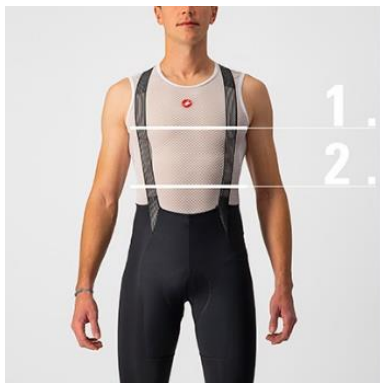

## TOPS MEN'S SIZECHART

		XS	S	M	L	XL	2XL	3XL
1.	cm	88	92	96	100	105	110	115
	in	34.5	36	37.5	39	41	43	45
2.	cm	76	80	84	88	93	98	103
	in	30	31	33	34.5	36.5	38.5	40.5